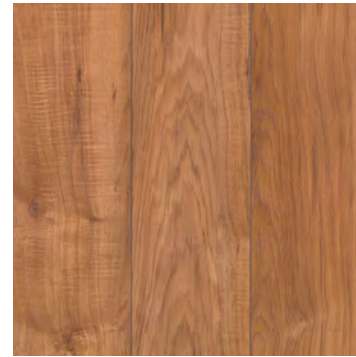

Grey Flannel Oak

Toasted Butternut

Laminate

Mohawk / Best Collection 8mm / Melbourne

Call 800-495-2705 for a free consultation

Natural Pecan

Smokehouse Oak

Chocolate Maple

Laminate

Mohawk / Best Collection 8mm / Barrington

Call 800-495-2705 for a free consultation

Nutmeg Chestnut

Country Natural Oak

Southern Autumn Hick

Laminate

Mohawk / Best Collection 8mm / Havermill

Call 800-495-2705 for a free consultation

Latte Sawn Oak

Sunbeam Acacia

Buttercream Hickory

Sunburst Walnut

Laminate

Mohawk / Best Collection 8mm / Chalet Vista

Call 800-495-2705 for a free consultation