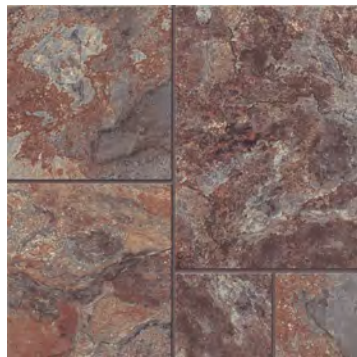

Wagon Wheel

Corn Silk

Desert Sunset

Autumn Glow

Ice Mocha

Cashmere

Blue Dusk

Resilient

Mohawk / AirStep Evolution / Traverstone

Call 800-495-2705 for a free consultation

White Sand

Biscayne Sand

Beachcrest Sand

Ocean Floor

Morning Fog

Resilient