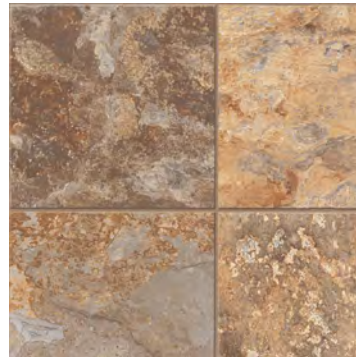

Call 800-495-2705 for a free consultation

Lantern Glow

Moonglow

Oasis Beige

Sunstone

Resilient

Mohawk / AirStep Plus / Western Slate

Call 800-495-2705 for a free consultation