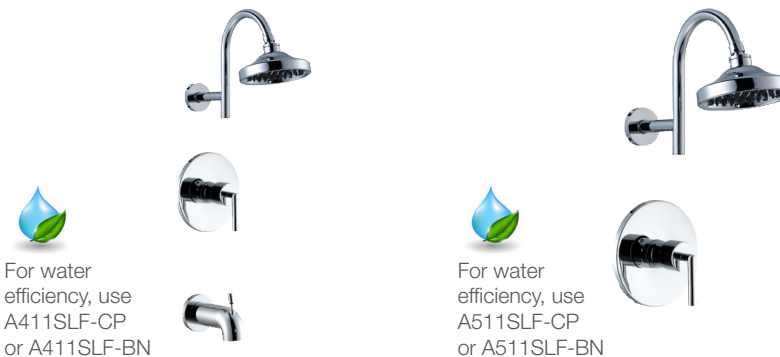

Perpetua Family

PT411S

- ▶ Complete tub / shower
- ▶ Metal lever handle
- ▶ LO873 pressure balanced valve included
- ▶ 2.5 gpm @ 80 psi

Available in Chrome (CP),
Brushed Nickel (BN) and
Oil Rubbed Bronze (ORB)

PT511S

- ▶ Shower trim only
- ▶ Metal lever handle
- ▶ LO873 pressure balanced valve included
- ▶ 2.5 gpm @ 80 psi

Available in Chrome (CP),
Brushed Nickel (BN) and
Oil Rubbed Bronze (ORB)

Aerro Family

For water
efficiency, use
A411SLF-CP
or A411SLF-BN