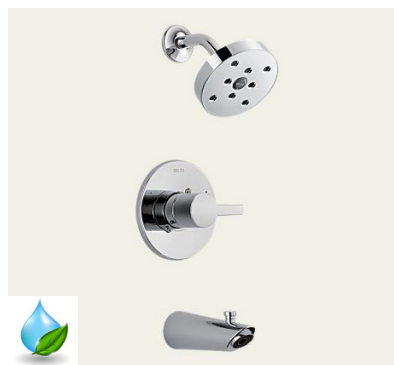

Tub/Shower Faucets

Delta

Call 800-495-2705 for a free consultation

Victorian Family

DT18037-XO & DT17255

- ▶ Touch Clean showerhead
- ▶ MultiChoice® Universal Valve
- ▶ Spray jets rotate 30°
- ▶ Requires valve - R18000-XO
- ▶ 2.5 gpm @ 80 psi

Available in Chrome (CH), Venetian Bronze (RB) and Brilliance Stainless (SS)

Compel Family

DT14461

- ▶ Metal lever handle
- ▶ Self-cleaning H2O Kinetic® spray holes
- ▶ Requires valve - R1000UNWS
- ▶ 2.0 gpm @ 80 psi

Available in Brushed Nickel (BN) and Oil Rubbed Bronze (ORB)

PV511

- ▶ Shower trim only
- ▶ Metal lever handle
- ▶ includes valve: 410-CP or 410-LS
- ▶ 2.5 gpm @ 80 psi

Available in Brushed Nickel (BN) and Oil Rubbed Bronze (ORB)